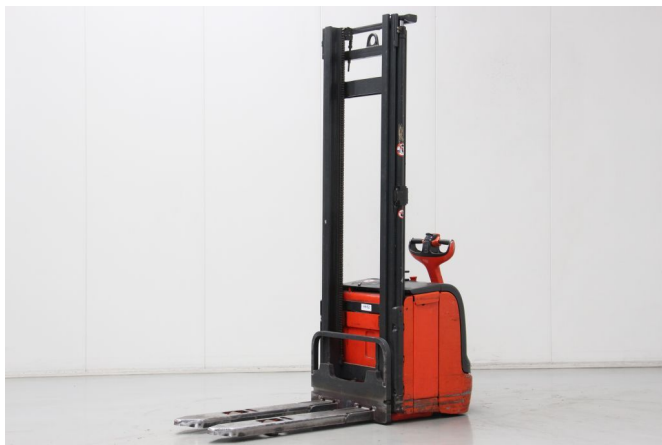

Linde L14

BS-Nr. HK52

High Lift stacker

View datasheet

Brands:	Linde
Model:	L14
Capacity:	1400 kg
YOM:	2013
Running hours:	5379
Price:	on request

View datasheet

Brands:	Linde
Model:	L14
Type:	High Lift stacker
Engine type:	Electric
Capacity:	1400 kg
YOM:	2013
Hours:	5379

Mast data & Tyres

Mast type:	Standard
Lift height:	4310 mm
Closed height:	2600 mm
Fork length:	1150 mm
Front tyres:	Polyurethan
Rear tyres:	Polyurethan

Dimensions

Closed height:	2600 mm
-----------------------	---------

Motor, battery and charger

Battery:	2016, 24V, 375Ah,
-----------------	-------------------

Description & Add. equipment

Subject to prior sale

Gallery