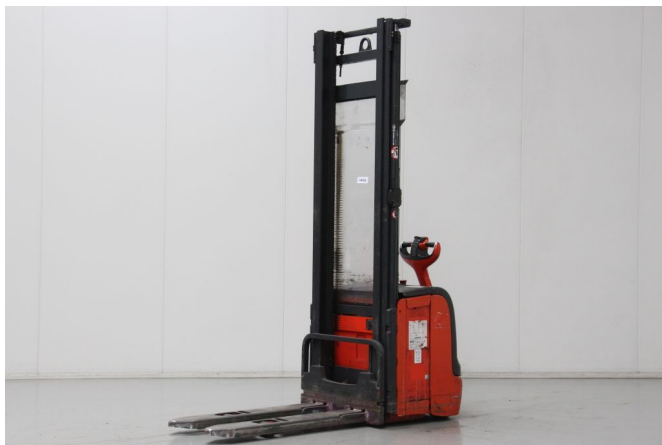

### High Lift stacker

#### View datasheet

Brands:	Linde
Model:	L14
Capacity:	1400 kg
YOM:	2013
Running hours:	4364
Price:	on request

#### View datasheet

<b>Brands:</b>	Linde
<b>Model:</b>	L14
<b>Type:</b>	High Lift stacker
<b>Engine type:</b>	Electric
<b>Capacity:</b>	1400 kg
<b>YOM:</b>	2013
<b>Hours:</b>	4364

#### Dimensions

<b>Closed height:</b>	2600 mm
-----------------------	---------