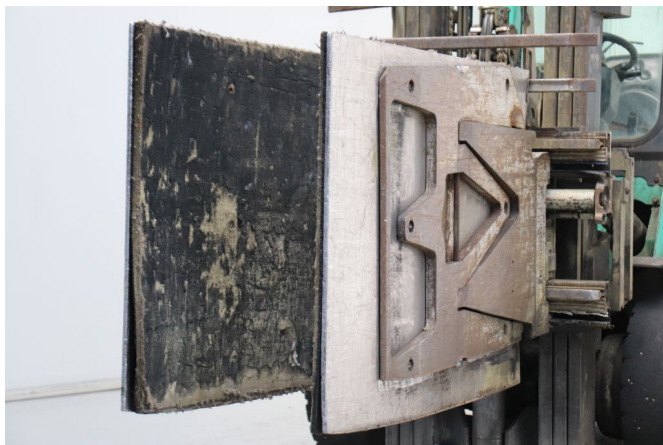

Cascade 36G-CCS-A217L

BS-Nr. IB83

Appliance clamp

View datasheet

| | |
|---------|---------------|
| Brands: | Cascade |
| Model: | 36G-CCS-A217L |
| YOM: | 2004 |
| Price: | on request |

View datasheet

| | |
|----------------|-----------------|
| Brands: | Cascade |
| Model: | 36G-CCS-A217L |
| Type: | Appliance clamp |
| YOM: | 2004 |

Mast data & Tyres

Dimensions

| | |
|------------------------|---------|
| Overall Length: | 1600 mm |
| Overall width: | 970 mm |
| Overall weight: | 661 kg |

Motor, battery and charger

Description & Add. equipment

| | |
|---------------------|------------------------------|
| Description: | Open min: 480 / max: 1650 mm |
|---------------------|------------------------------|

Subject to prior sale

Gallery