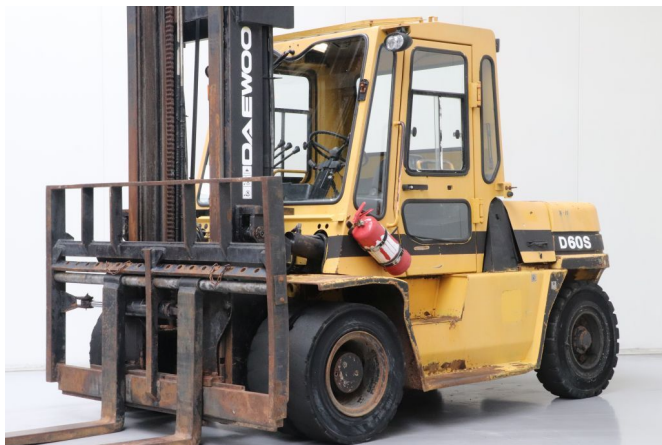

## Daewoo D60S-2

BS-Nr. JD68

### Diesel Forklift

#### View datasheet

Brands:	Daewoo
Model:	D60S-2
Capacity:	6000 kg
YOM:	2001
Running hours:	22948
Price:	on request

#### Dimensions

<b>Overall Length:</b>	2600 mm
<b>Overall width:</b>	2010 mm
<b>Closed height:</b>	3350 mm
<b>Overall weight:</b>	10130 kg

**Transmission:** Automatic 1-2-3