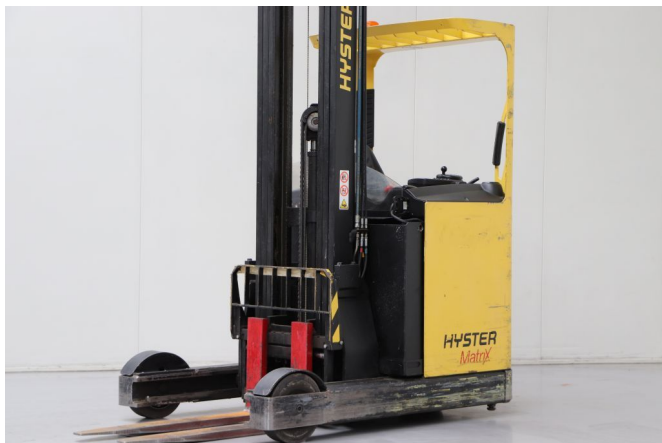

Hyster R1.6

BS-Nr. KW26

Reach Truck

View datasheet

Brands:	Hyster
Model:	R1.6
Capacity:	1600 kg
YOM:	2005
Running hours:	1086
Price:	on request

View datasheet

Brands:	Hyster
Model:	R1.6
Type:	Reach Truck
Engine type:	Electric
Capacity:	1600 kg
YOM:	2005
Hours:	1086

Mast data & Tyres

Mast type:	Triplex
Lift height:	6800 mm
Closed height:	2890 mm
Fork length:	1100 mm
Front tyres:	Vulkollan
Rear tyres:	Vulkollan

Dimensions

Overall Length:	1950 mm
Overall width:	1270 mm
Closed height:	2890 mm
Overall weight:	3700 kg

Battery

Battery:	48V, 775Ah,

Description & Add. equipment

Attachments:	Side Shift Integral
Add. equipment:	4th valve Full free lift Piped Minilevers

Subject to prior sale