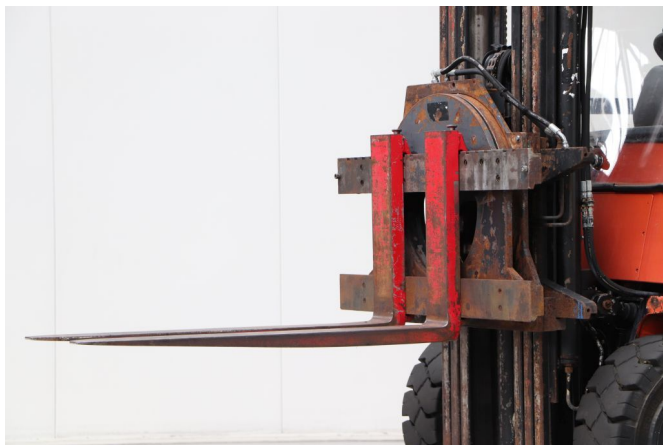

***Sonstige**

BS-Nr. KX08

Rotators, 360°

View datasheet

Brands:	*Sonstige
Model:	
Capacity:	330 kg
Price:	on request

View datasheet

Brands:	*Sonstige
Type:	Rotators, 360°
Capacity:	330 kg

Dimensions

Description & Add. equipment

Description:	FEM 3
---------------------	-------

Mast data & Tyres

Subject to prior sale

Gallery