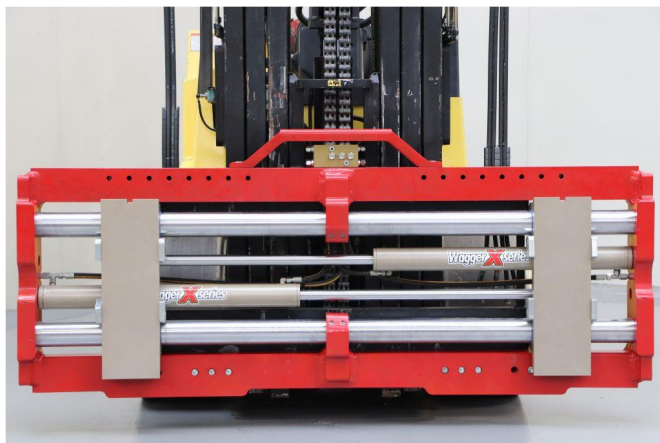

Other Wagger 080FPMi-E2230

BS-Nr. MB38

Fork positioners

View datasheet

Brands:	Other
Model:	Wagger 080FPMi-E2230
Capacity:	8000 kg
YOM:	2022
Price:	on request

View datasheet

Brands:	Other
Model:	Wagger 080FPMi-E2230
Type:	Fork positioners
Capacity:	8000 kg
YOM:	2022

Mast data & Tyres

Mast type:	Standard
-------------------	----------

Dimensions

Overall width:	2200 mm
Overall weight:	940 kg

Description & Add. equipment

Description:	Opening range: min 525, max 2060 FEM4A
---------------------	--