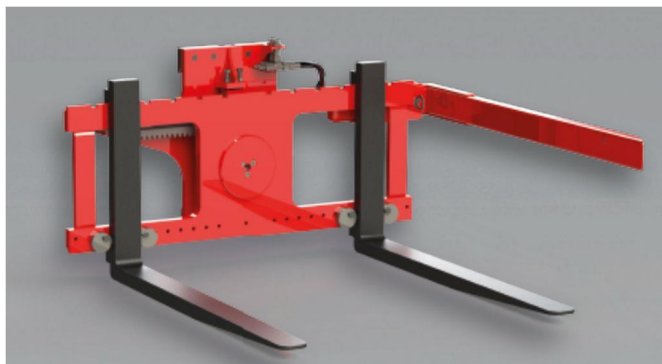

### Rotators, 360°

#### View datasheet

Brands:	Other
Model:	Wagger 004RBC-A1100
Capacity:	400 kg
YOM:	2023
Price:	on request

#### Dimensions

<b>Overall width:</b>	1205 mm
<b>Overall weight:</b>	145 kg

#### Description & Add. equipment

<b>Description:</b>	Capacity / Load Center 400 Kg / 500 mm Chassis Width (CW) 1100 mm Mounted Class, ISO 2328 2A Rotation: 180° Effective Thickness: 175 mm Horizontal Centre of Gravity (mm): 105 mm
---------------------	-----------------------------------------------------------------------------------------------------------------------------------------------------------------------------------