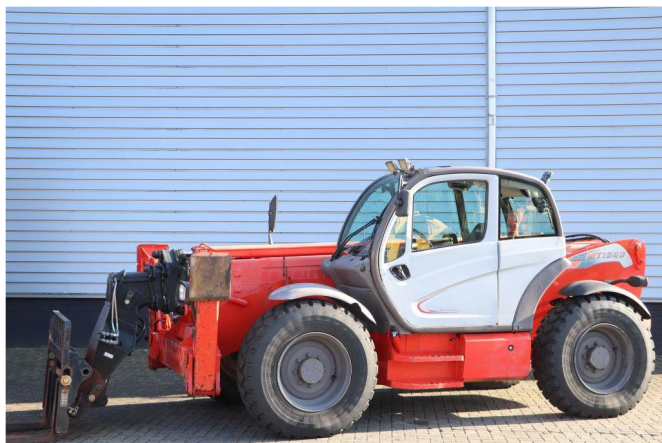

Manitou MT1840

BS-Nr. MS78

Telehandler / Telescope Forklift

View datasheet

Brands:	Manitou
Model:	MT1840
Capacity:	4000 kg
YOM:	2008
Running hours:	6235
Price:	on request

View datasheet

Brands:	Manitou
Model:	MT1840
Type:	Telehandler / Telescope Forklift
Engine type:	Diesel
Capacity:	4000 kg
YOM:	2008
Hours:	6235

Mast data & Tyres

Mast type:	Teleskop
Lift height:	18000 mm
Closed height:	2500 mm
Front tyres:	Pneumatic tires
Rear tyres:	Pneumatic tires

Dimensions

Overall Length:	6300 mm
Overall width:	2400 mm
Closed height:	2500 mm
Overall weight:	11710 kg

Transmission: Powershift

Description & Add. equipment

Add. equipment:	3rd valve Full cabin Piped, Cabin with heating, Joystick
Description:	4-WD

Subject to prior sale

Gallery