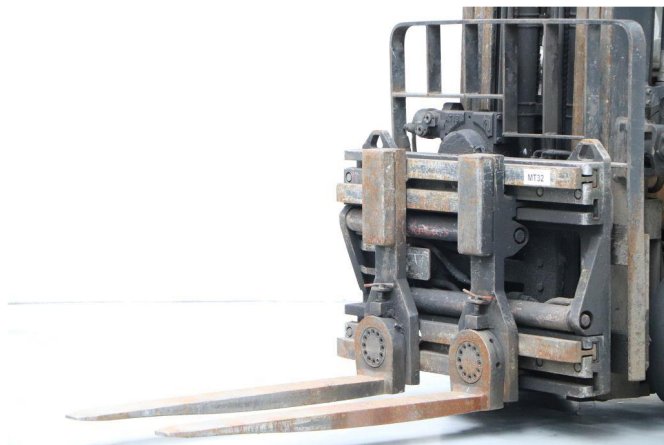

## Other Rotator / Forkpositioner

BS-Nr. MT32

### Rotators, 360°

#### Dimensions

<b>Overall Length:</b>	1350 mm
<b>Overall width:</b>	1050 mm
<b>Overall weight:</b>	610 kg