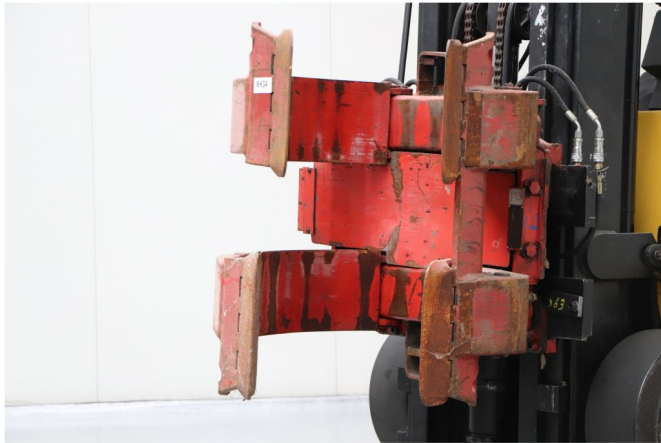

Auramo RA-350NJ

BS-Nr. NK34

Paper roll clamp

View datasheet

Brands:	Auramo
Model:	RA-350NJ
YOM:	1992
Price:	on request

View datasheet

Brands:	Auramo
Model:	RA-350NJ
Type:	Paper roll clamp
YOM:	1992

Mast data & Tyres

Dimensions

Description & Add. equipment

Description:	Opening Range: min 250 - 1300, FEM 3
---------------------	--------------------------------------

Subject to prior sale

Gallery